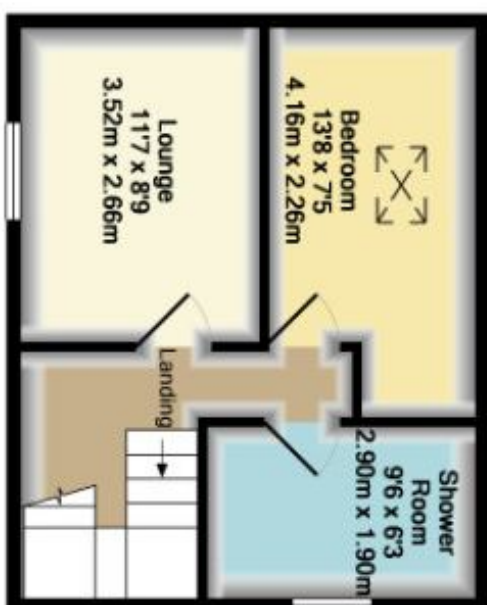

Total Approx. Floor Area 1657 Sq.Ft. (153.9 Sq.M.)
 Measurements are approximate. Not to scale. Illustration purposes only.
 Made with Metropix ©2015

Flat 1
 Approx. Floor
 Area 684 Sq.Ft.
 (63.5 Sq.M.)

Flat 2
 Approx. Floor
 Area 656 Sq.Ft.
 (61.0 Sq.M.)

Flat 3
 Approx. Floor
 Area 317 Sq.Ft.
 (29.5 Sq.M.)