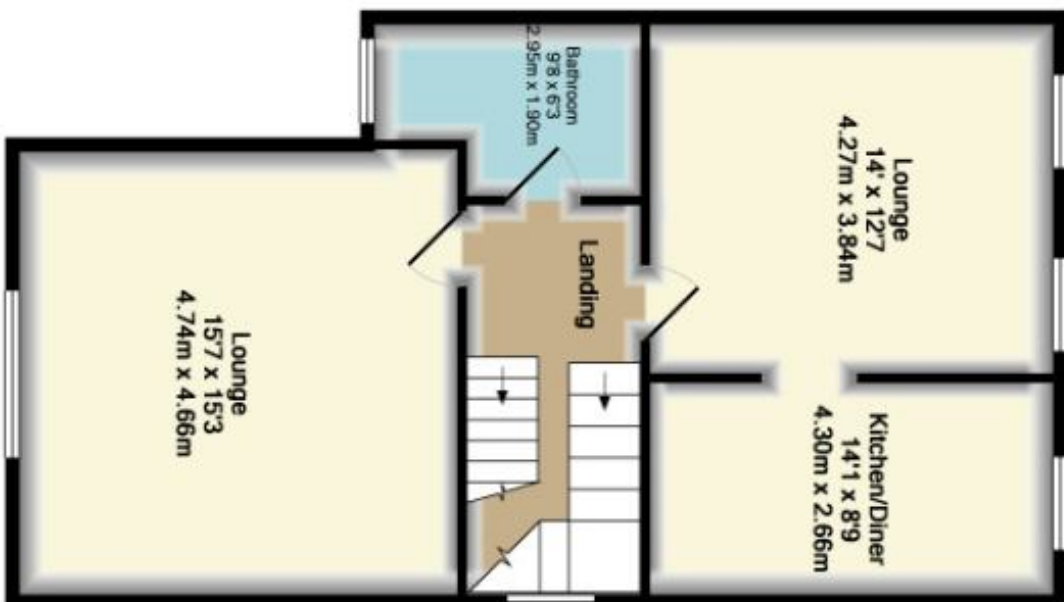

Total Approx. Floor Area 1657 Sq.Ft. (153.9 Sq.M.)
 Measurements are approximate. Not to scale. Illustration purposes only.
 Made with Metropix ©2015

Flat 1
 Approx. Floor
 Area 684 Sq.Ft.
 (63.5 Sq.M.)

Flat 2
 Approx. Floor
 Area 656 Sq.Ft.
 (61.0 Sq.M.)

Flat 3
 Approx. Floor
 Area 317 Sq.Ft.
 (29.5 Sq.M.)