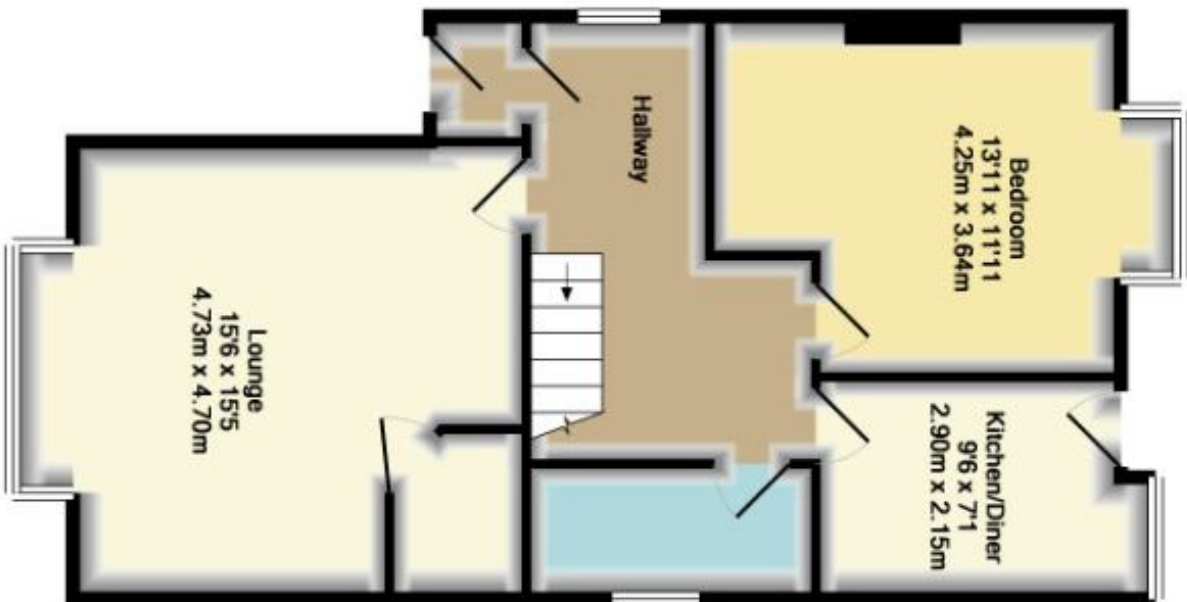

Total Approx. Floor Area 1657 Sq.Ft. (153.9 Sq.M.)
 Measurements are approximate. Not to scale. Illustration purposes only.
 Made with Metropix ©2015

Flat 1
 Approx. Floor
 Area 684 Sq.Ft.
 (63.5 Sq.M.)

Flat 2
 Approx. Floor
 Area 656 Sq.Ft.
 (61.0 Sq.M.)

Flat 3
 Approx. Floor
 Area 317 Sq.Ft.
 (29.5 Sq.M.)